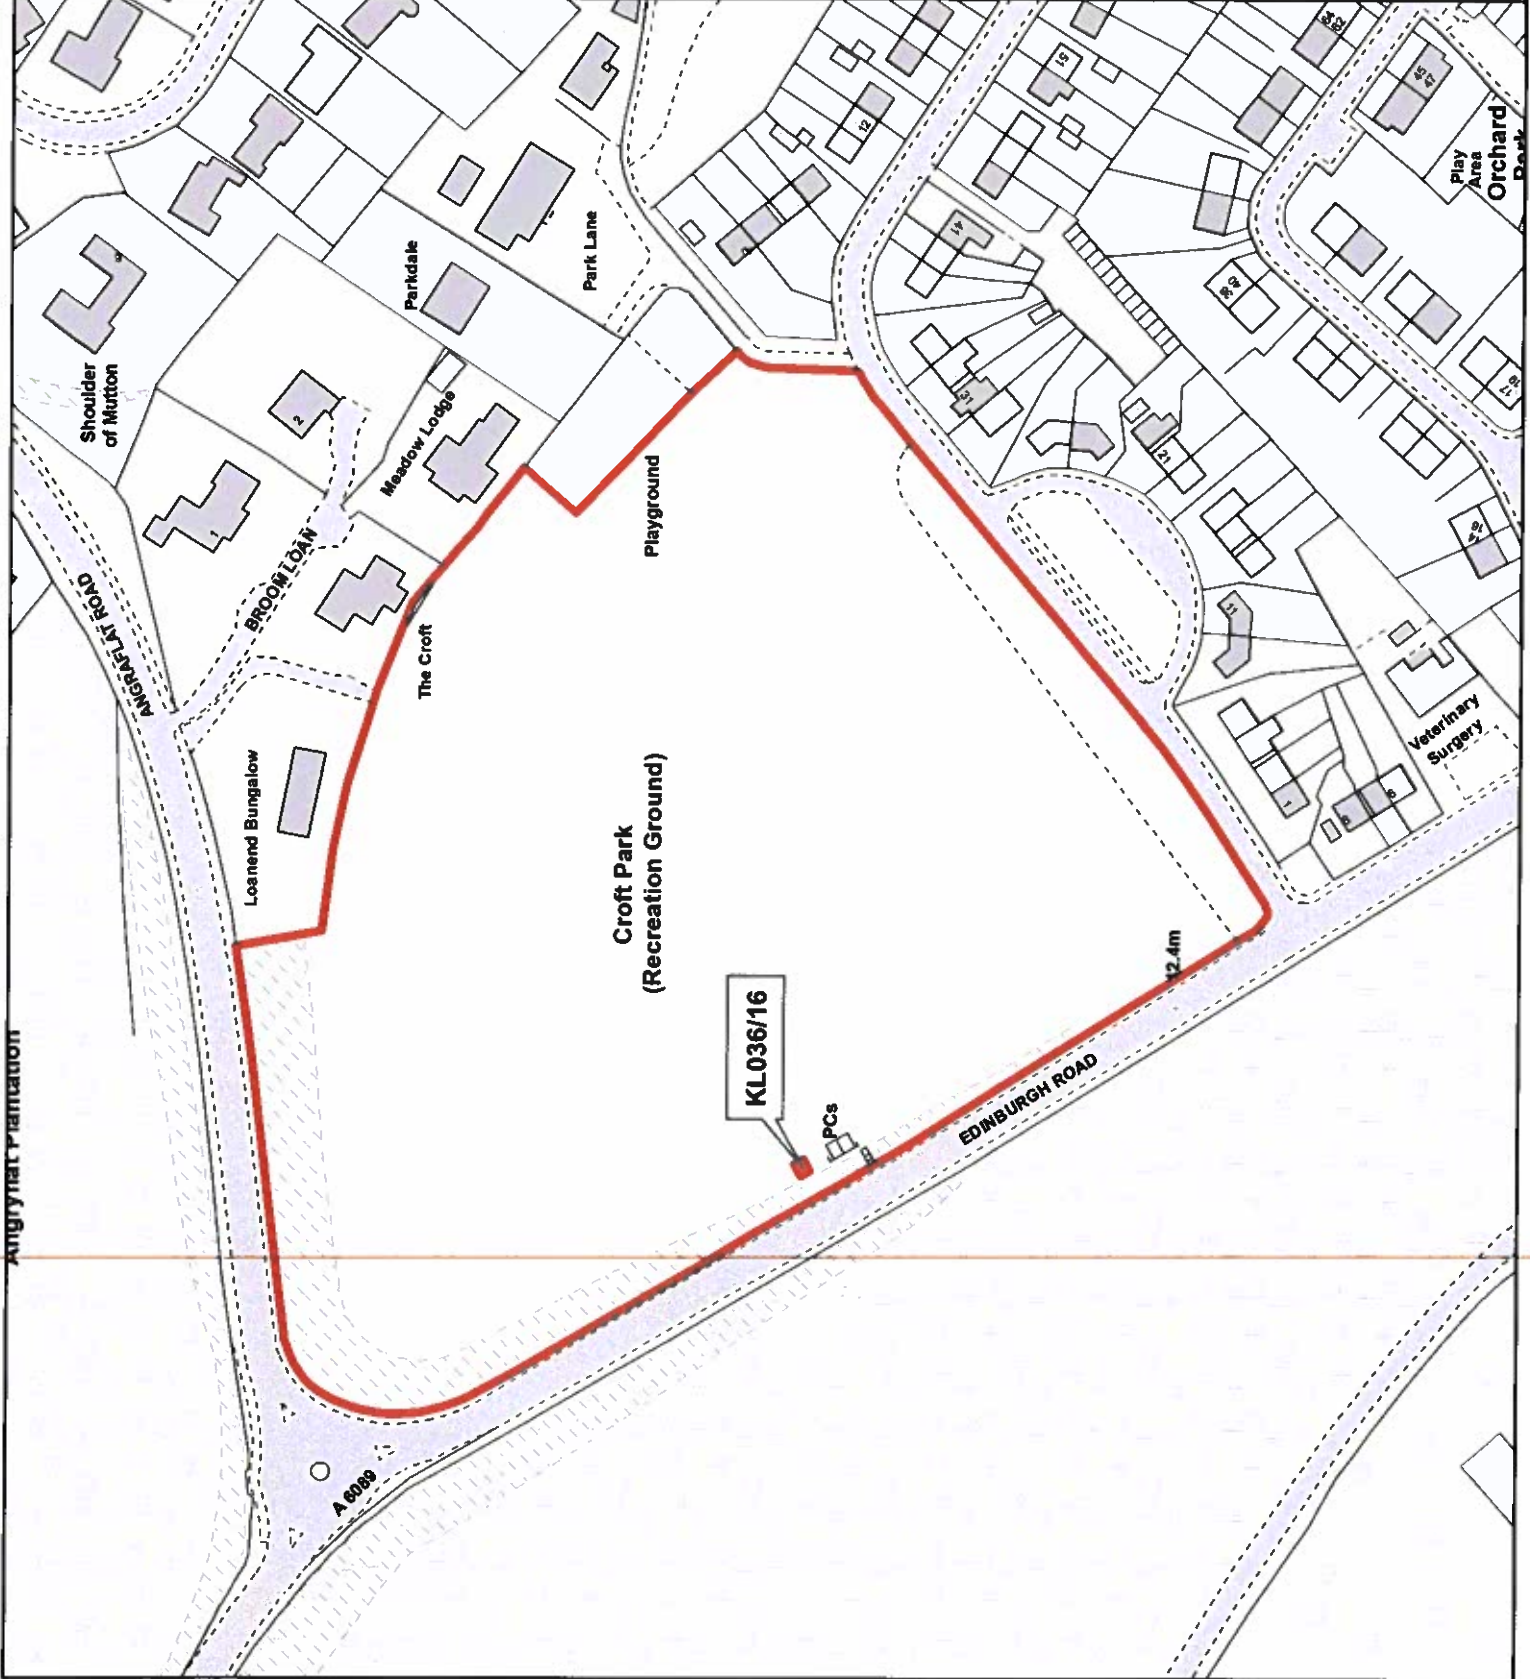

War Memorial

Bridge Street
Kelso

Area: 1368 sq m o.t.

KL035/01

This map has been prepared by
Estate Management
Commercial Services
Crown Copyright all rights reserved.
Scottish Borders Council, Licence
100023423, 2019.

1:1,750

Park

Croft Park Edinburgh Road Kelso

Area: 34,351 sq m o.t.

UPRN: KL036/06

This map has been prepared by
Estate Management
Commercial Services
Crown Copyright all rights reserved.
Scottish Borders Council, Licence
100023423, 2019.

Play Area

Croft Park Play Area
Edinburgh Road
Kelso

Area: 1,028 sq m o.t.

UPRN: KL036/07

This map has been prepared by
Estate Management
Commercial Services
Crown Copyright all rights reserved.
Scottish Borders Council, Licence
100023423, 2019.