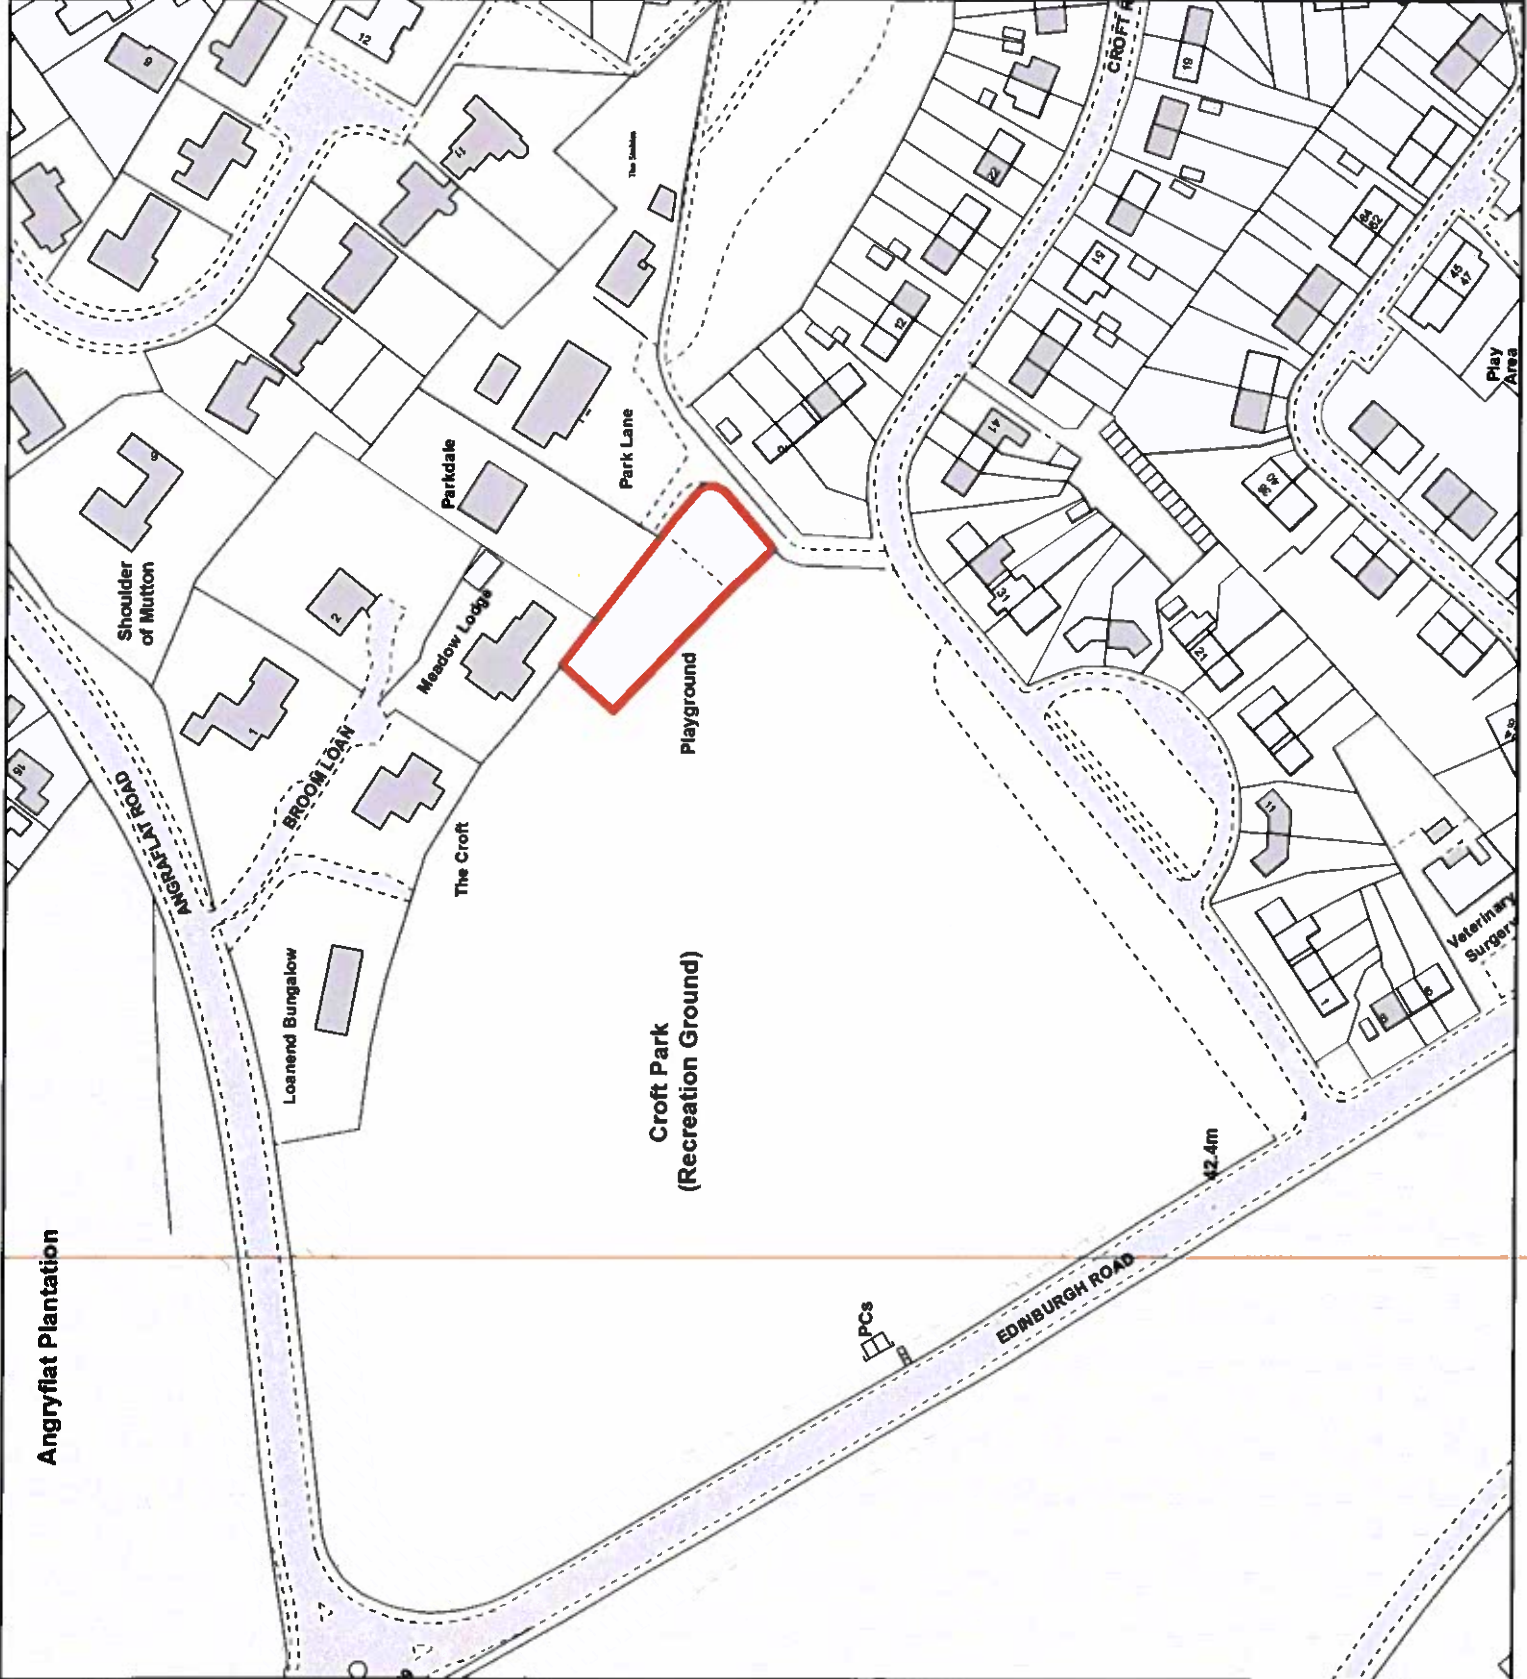

War Memorial

Bridge Street
Kelso

Area: 1368 sq m o.t.

KL035/01

This map has been prepared by
Estate Management
Commercial Services
Crown Copyright all rights reserved.
Scottish Borders Council, Licence
100023423, 2019.

1:1,750

Park

Croft Park Edinburgh Road Kelso

Area: 34,351 sq m o.t.

UPRN: KL036/06

This map has been prepared by
Estate Management
Commercial Services
Crown Copyright all rights reserved.
Scottish Borders Council, Licence
100023423, 2019.

Play Area

Croft Park Play Area
Edinburgh Road
Kelso

Area: 1,028 sq m o.t.

UPRN: KL036/07

This map has been prepared by
Estate Management
Commercial Services
Crown Copyright all rights reserved.
Scottish Borders Council, Licence
100023423, 2019.