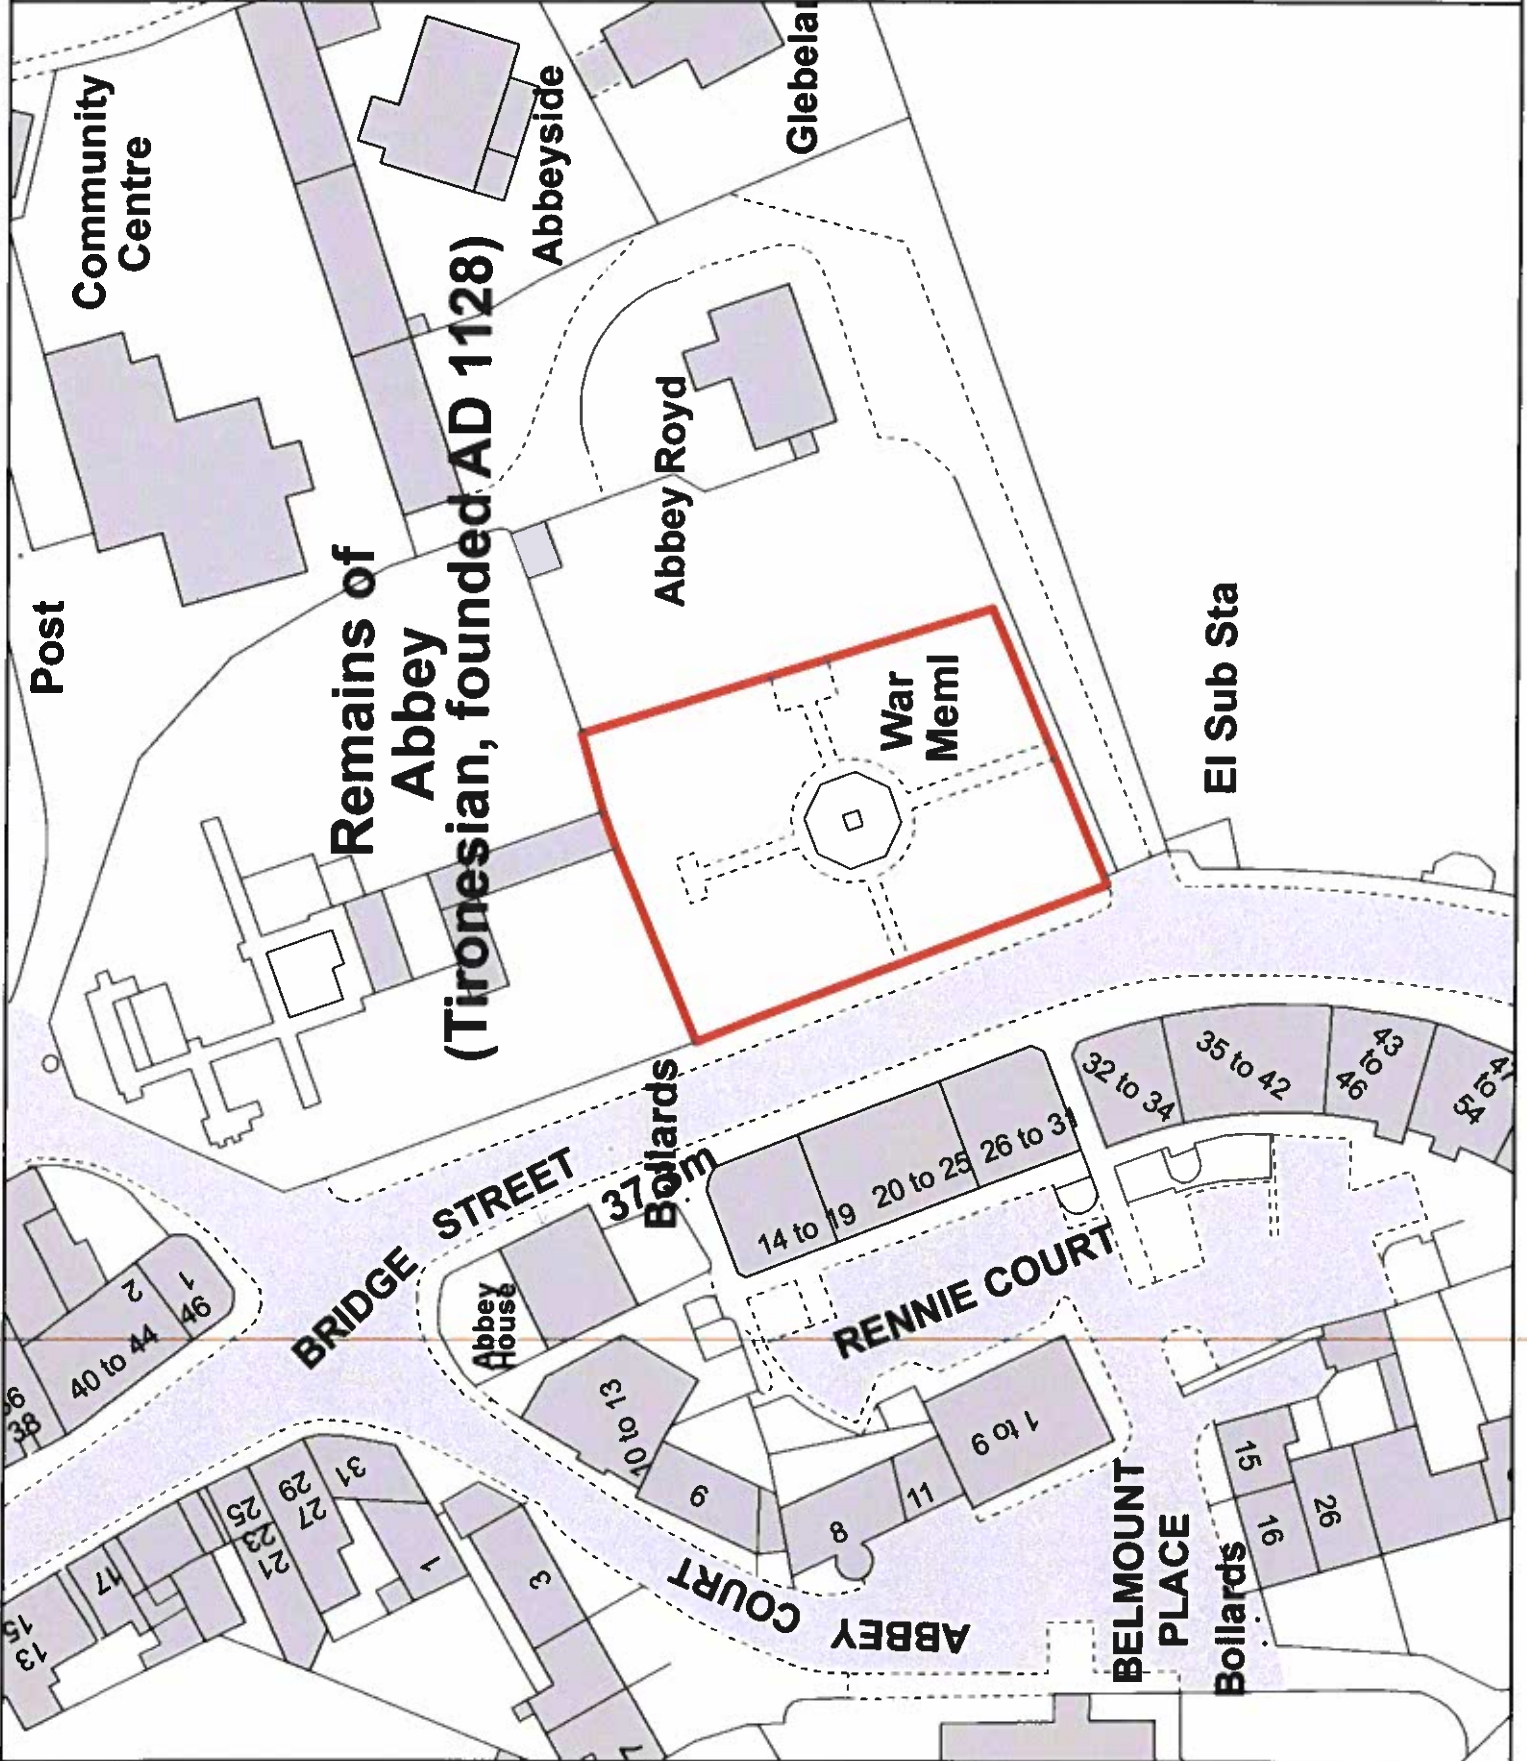

Hall

Kelso Tait Hall
Edenside Road
Kelso

Area: 2877 sq m o.t.

UPRN: KL026/01

This map has been prepared by
Estate Management
Commercial Services
Crown Copyright all rights reserved.
Scottish Borders Council, Licence
100023423, 2019.

War Memorial

Bridge Street
Kelso

Area: 1368 sq m o.t.

KL035/01

This map has been prepared by
Estate Management
Commercial Services
Crown Copyright all rights reserved.
Scottish Borders Council, Licence
100023423, 2019.

1:1,750

Park

Croft Park Edinburgh Road Kelso

Area: 34,351 sq m o.t.

UPRN: KL036/06

This map has been prepared by
Estate Management
Commercial Services
Crown Copyright all rights reserved.
Scottish Borders Council, Licence
100023423, 2019.

Play Area

Croft Park Play Area
Edinburgh Road
Kelso

Area: 1,028 sq m o.t.

UPRN: KL036/07

This map has been prepared by
Estate Management
Commercial Services
Crown Copyright all rights reserved.
Scottish Borders Council, Licence
100023423, 2019.