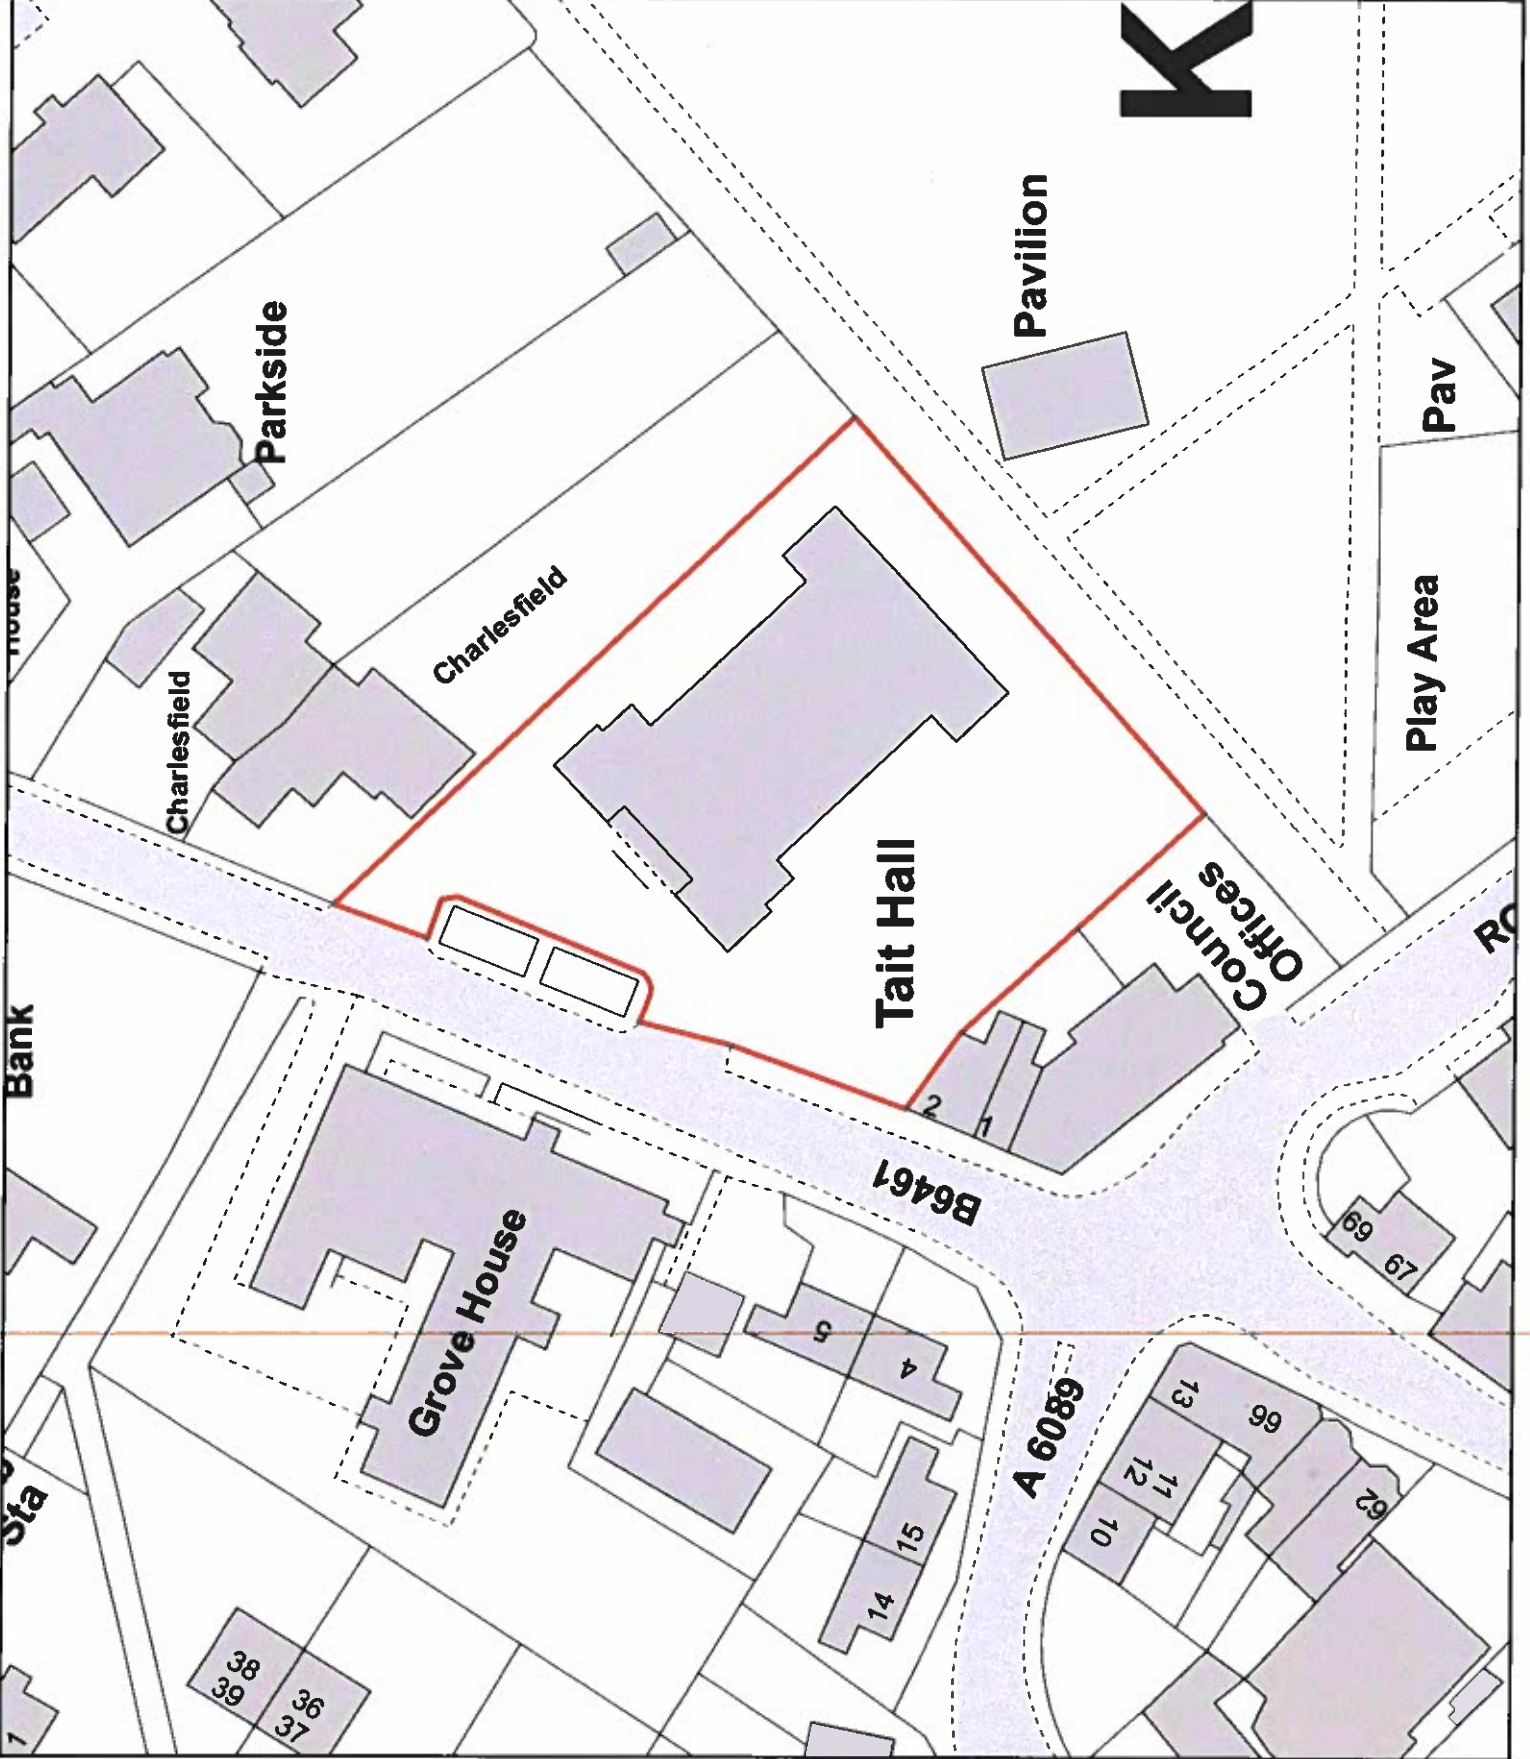

Hall

Kelso Tait Hall
Edenside Road
Kelso

Area: 2877 sq m o.t.

UPRN: KL026/01

This map has been prepared by
Estate Management
Commercial Services
Crown Copyright all rights reserved.
Scottish Borders Council, Licence
100023423, 2019.

War Memorial

Bridge Street
Kelso

Area: 1368 sq m o.t.

KL035/01

This map has been prepared by
Estate Management
Commercial Services
Crown Copyright all rights reserved.
Scottish Borders Council, Licence
100023423, 2019.

1:1,750

Park

Croft Park Edinburgh Road Kelso

Area: 34,351 sq m o.t.

UPRN: KL036/06

This map has been prepared by
Estate Management
Commercial Services
Crown Copyright all rights reserved.
Scottish Borders Council, Licence
100023423, 2019.

Play Area

Croft Park Play Area
Edinburgh Road
Kelso

Area: 1,028 sq m o.t.

UPRN: KL036/07

This map has been prepared by
Estate Management
Commercial Services
Crown Copyright all rights reserved.
Scottish Borders Council, Licence
100023423, 2019.